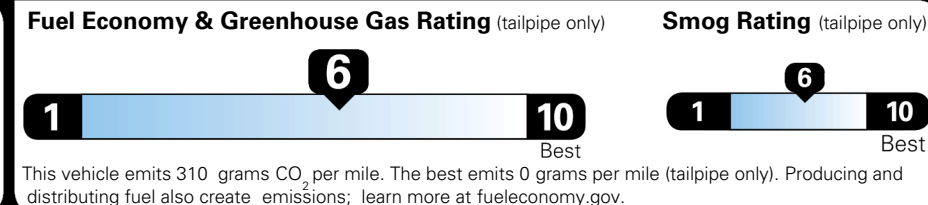

Actual results will vary for many reasons, including driving conditions and how you drive and maintain your vehicle. The average new vehicle gets 29 MPG and costs $8,500 to fuel over 5 years. Cost estimates are based on 15,000 miles per year at $ 3.30 per gallon. MPGe is miles per gasoline gallon equivalent. Vehicle emissions are a significant cause of climate change and smog.

fueleconomy.gov

Calculate personalized estimates and compare vehicles

GOVERNMENT 5-STAR SAFETY RATINGS

Overall Vehicle Score ★★★★★

Based on the combined rating of frontal, side and rollover. Should ONLY be compared to other vehicles of similar size and weight.

Frontal Driver ★★★★★

Crash Passenger ★★★★★

Based on the risk of injury in a frontal impact. Should ONLY be compared to other vehicles of similar size and weight.

Side Front seat ★★★★★

Crash Rear seat ★★★★★

Star ratings based on the risk of injury in a side impact.

Rollover ★★★★★

Star ratings based on the risk of rollover in a single-vehicle crash.

Star ratings range from 1 to 5 stars (★★★★★) with 5 being the highest.

Source: National Highway Traffic Safety Administration (NHTSA).

www.safercar.gov or 1-888-327-4236

Manufacturer's suggested retail price includes Manufacturer's recommended pre-delivery service. License and title fees, state and local taxes and other dealer installed options and accessories are not included in the manufacturer's suggested retail price.

PARTS CONTENT INFORMATION

FOR VEHICLES IN THIS CAR LINE U.S./CANADIAN PARTS CONTENT: 0 %

MAJOR SOURCES OF FOREIGN PARTS: KOREA: 90%

NOTE: PARTS CONTENT DOES NOT INCLUDE FINAL ASSEMBLY, DISTRIBUTION, OR OTHER NON-PARTS COSTS.

FOR THIS VEHICLE FINAL ASSEMBLY POINT: HWASUNG, KOREA

COUNTRY OF ORIGIN

ENGINE (MOTOR): KOREA

TRANSMISSION: KOREA