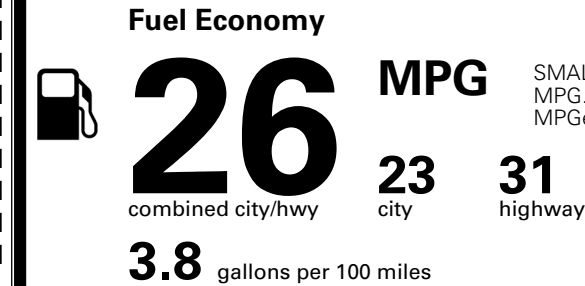

MSRP INCLUDING OPTIONS \$ 37,115.00

INLAND FREIGHT AND HANDLING \$ 1,495.00

TOTAL MANUFACTURER'S SUGGESTED RETAIL PRICE ▶

\$ 38,610.00

TOTAL ADDITIONAL WEIGHT: 13.9

*Additional terms and conditions apply.

**Kia Connect may be currently unavailable for some Model Year 2022 and newer vehicles sold or purchased in Massachusetts; please see owners.kia.com for more information.

EPA DOT Fuel Economy and Environment

Gasoline Vehicle

SMALL SUVs range from 14 to 125 MPG. The best vehicle rates 146 MPGe.

You spend \$1,000 more in fuel costs over 5 years compared to the average new vehicle.