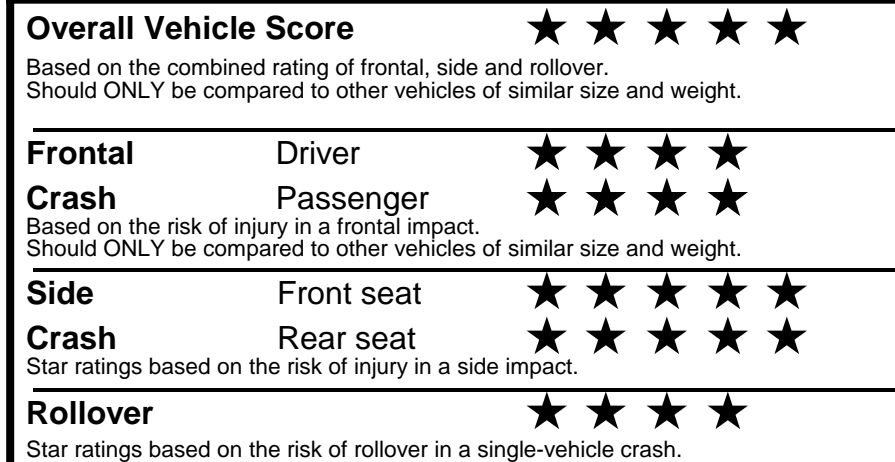

fueleconomy.gov

Calculate personalized estimates and compare vehicles

GOVERNMENT 5-STAR SAFETY RATINGS

Star ratings range from 1 to 5 stars (★★★★★) with 5 being the highest. Source: National Highway Traffic Safety Administration (NHTSA). www.safercar.gov or 1-888-327-4236