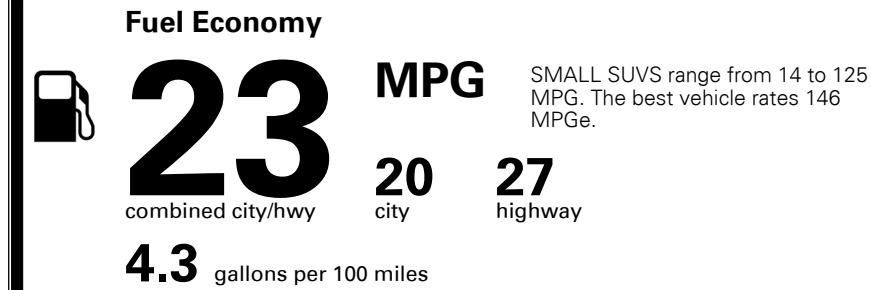

MSRP INCLUDING OPTIONS \$ 41,970.00

INLAND FREIGHT AND HANDLING \$ 1,445.00

TOTAL MANUFACTURER'S SUGGESTED RETAIL PRICE ▶ \$ 43,415.00

\$ 39,790.00

EPA DOT Fuel Economy and Environment

Gasoline Vehicle

You spend \$2,250 more in fuel costs over 5 years compared to the average new vehicle.