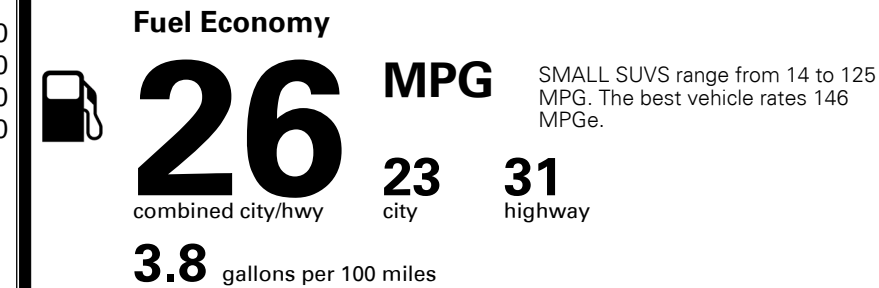

MSRP INCLUDING OPTIONS \$ 32,655.00

INLAND FREIGHT AND HANDLING \$ 1,445.00

TOTAL MANUFACTURER'S SUGGESTED RETAIL PRICE ▶ \$ 34,100.00

TOTAL ADDITIONAL WEIGHT: 16.5

*Additional terms and conditions apply.
 **Kia Connect may be currently unavailable for some Model Year 2022 and newer vehicles sold or purchased in Massachusetts; please see owners.kia.com for more information.
 NOTE: When you purchase this vehicle, Kia America, Inc. collects personal information you provide to the dealership. For information on our collection and use of personal information and your rights, please see our Privacy Policy on www.kia.com.

EPA DOT Fuel Economy and Environment

Gasoline Vehicle

You spend \$1,000 more in fuel costs over 5 years
 compared to the average new vehicle.

Annual fuel cost \$1,900

Actual results will vary for many reasons, including driving conditions and how you drive and maintain your vehicle. The average new vehicle gets 29 MPG and costs \$8,500 to fuel over 5 years. Cost estimates are based on 15,000 miles per year at \$ 3.30 per gallon. MPGe is miles per gasoline gallon equivalent. Vehicle emissions are a significant cause of climate change and smog.