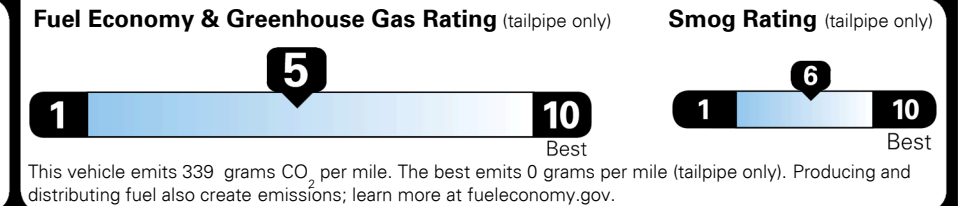

MSRP INCLUDING OPTIONS \$ 32,655.00

INLAND FREIGHT AND HANDLING \$ 1,445.00

TOTAL MANUFACTURER'S SUGGESTED RETAIL PRICE ▶ \$ 34,100.00

TOTAL ADDITIONAL WEIGHT: 16.5

*Additional terms and conditions apply.
 **Kia Connect may be currently unavailable for some Model Year 2022 and newer vehicles sold or purchased in Massachusetts; please see owners.kia.com for more information.
 NOTE: When you purchase this vehicle, Kia America, Inc. collects personal information you provide to the dealership. For information on our collection and use of personal information and your rights, please see our Privacy Policy on www.kia.com.

EPA DOT Fuel Economy and Environment

Gasoline Vehicle

You spend \$1,000 more in fuel costs over 5 years
 compared to the average new vehicle.

Annual fuel cost \$1,900

Actual results will vary for many reasons, including driving conditions and how you drive and maintain your vehicle. The average new vehicle gets 29 MPG and costs \$8,500 to fuel over 5 years. Cost estimates are based on 15,000 miles per year at \$ 3.30 per gallon. MPGe is miles per gasoline gallon equivalent. Vehicle emissions are a significant cause of climate change and smog.