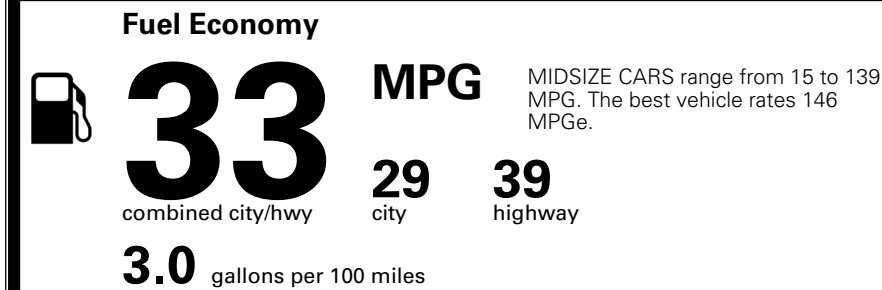

\$ 23,580.00

INLAND FREIGHT AND HANDLING

\$ 1,245.00

TOTAL MANUFACTURER'S SUGGESTED RETAIL PRICE ▶

\$ 24,825.00

*Additional terms and conditions apply.
 **Kia Connect may be currently unavailable for some Model Year 2022 and newer vehicles sold or purchased in Massachusetts; please see owners.kia.com for more information.
 NOTE: When you purchase this vehicle, Kia America, Inc. collects personal information you provide to the dealership. For information on our collection and use of personal information and your rights, please see our Privacy Policy on www.kia.com.

TOTAL ADDITIONAL WEIGHT: 11.4

EPA DOT Fuel Economy and Environment

Gasoline Vehicle

You save \$1,000
 in fuel costs over 5 years compared to the average new vehicle.

Annual fuel cost \$1,500

Actual results will vary for many reasons, including driving conditions and how you drive and maintain your vehicle. The average new vehicle gets 29 MPG and costs \$8,500 to fuel over 5 years. Cost estimates are based on 15,000 miles per year at \$ 3.30 per gallon. MPGe is miles per gasoline gallon equivalent. Vehicle emissions are a significant cause of climate change and smog.